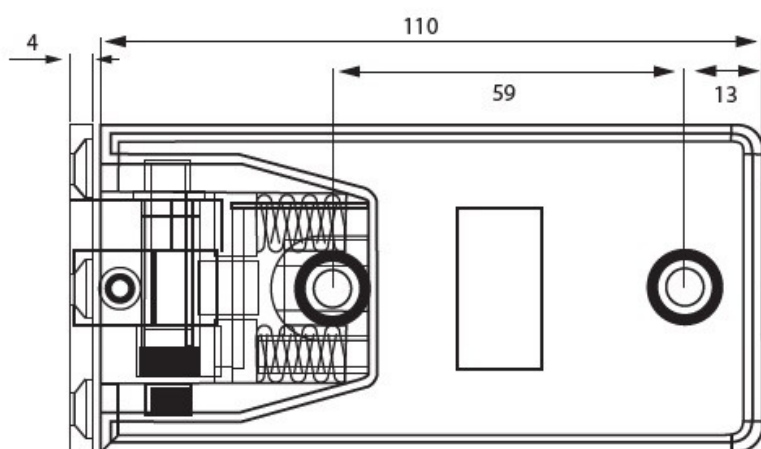

PRODUCT SHEET

Description:

Shower Hinge "Linz", Wall/Glass, Polished Brass, Offset Back 3 Holes, 6-10mm Glass Thickness, W/15 DG Angle Adjustment, Function & 15DG Return Function, Brass Material, Rectangular, Shape w/Chamferede Edges

Item number:

15.26.744-8

Units	Box	Carton	HS Code	Barcode
Pcs.	1	20	8302100090	 5704866505277

SISO A/S

Mileparken 11
DK-2740 Skovlunde
Denmark
VAT: DK 24786013

Phone +45 45 830 900

www.siso.dk
siso@siso.dk

Danske Bank
Nytorv Branch
Copenhagen
SWIFT: DABADKKK

Account no.
4180 3112 112936
IBAN Account
DK7230003112112936